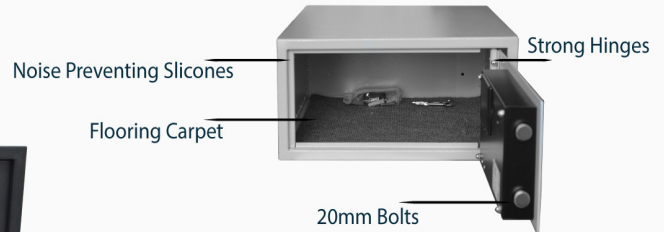

- TECHNICAL FEATURES -

Emergency Override
External Battery Input
Hand Unit (CEU) Socket

Jotun, Un-Lead Paint

6 Digit Screen
Backlight Keypad

Noise Preventing Silicones
Flooring Carpet

Strong Hinges

20mm Bolts